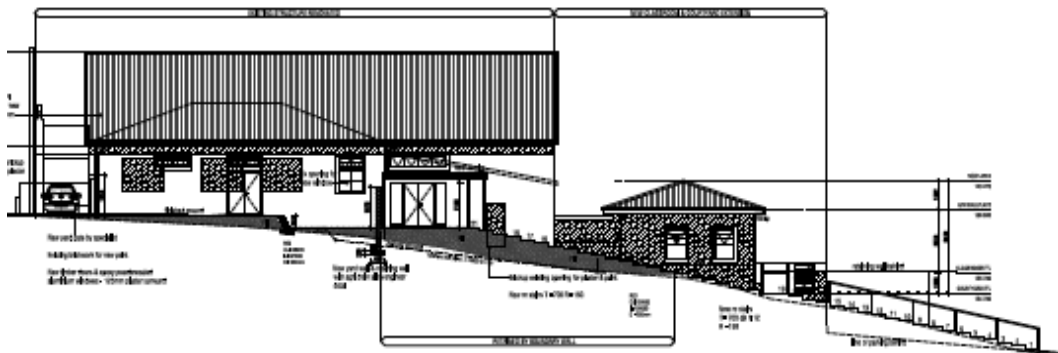

Ennis & Becky Pepper

Serving This Side

P. O. Box 22210, Glenashley 4022, South Africa

Dear Pastor & Fellowhelpers,

October 2013

Great news! Our plans have been approved and all the drawings and documentation are in hand. We are now free to continue with the construction of our building. Following is what we need you to pray for:

- The money. We have approximately four fifths of what we need to complete the work. We thank the Lord for this but are prayerfully considering ways to fill the gap. One of the things we will do is ask for material donations.
- Safety. The next phase involves building retaining walls to hold up steep banks on two different sides. It can be dangerous. Please pray.
- Timing. We are in the planning stage at the moment and there are many things to consider.
- Outreach. Our building is so prominent people will easily notice the restart of construction. We've already gotten the attention of many in the area and that will only increase. We need wisdom to build on this momentum effectively.

Obviously, these are exciting times but I must admit there have been a few "valley" moments getting here. No one likes being in the valley but it does happen occasionally so learning how to find encouragement in the Lord is an essential skill. My encouragement came from looking at the following drawing and reminding myself that God is the One who opened this door.

Thank you for praying and for your faithful support. Without you we couldn't be here.

Serving this side,

Ennis & Becky Pepper